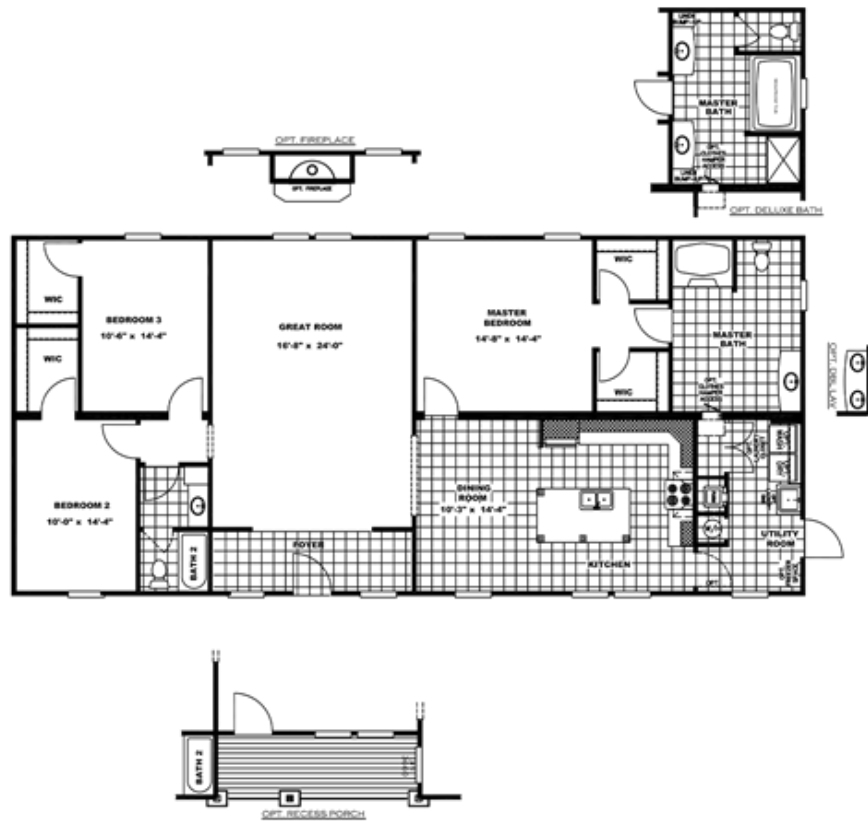

**Clingman** Floor plan number: CLR031397TNAB

**3 beds • 2 baths • 2112 sq.ft. • 32' width • 66' depth**

Our home building facilities invest in continuous product and process improvements. Plans, dimensions, features, materials, specifications and availability are subject to change without notice or obligation. Renderings and floor plans are representative likenesses of our homes and may differ from the actual homes. We invite you to tour a Home Center near you and inspect the highest value in quality housing available or call (865) 933-3333 to speak with a Home Consultant. Copyright 2017, CMH. All rights reserved.